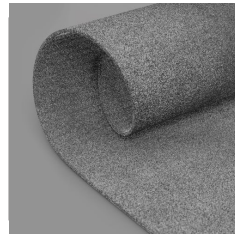

SUSTAINABLE FLOORING FOR EXHIBITIONS & EVENTS

2024 - 2026 **SERIES**

Material: 100% polypropylene | **Total Weight:** 460g/m² ± 10% | **Width:** 2m ± | **Length:** 40m ± | **Thickness:** 4.2mm ± | **Origin:** Europe
Colours may slightly vary from batch to batch. Weight and thickness can vary ±10% due to limitations of the manufacturing process. We reserve the right to alter technical specifications. REWIND by Expoflor.

D976